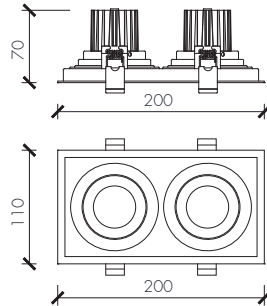

- Lighting technology LED
- For one or three-circuit track
- Tilting
- Beam angle 36°
- Connection data : 220V, 50/60Hz

Dimension

Photometric data

P _{system}	System Lumen
16W	1330lm